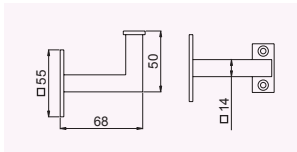

SCQ 03

INOX

ART.	REF.
SC 03	019010320003