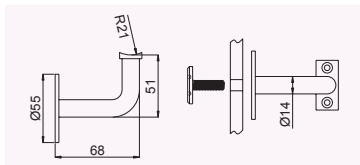

FIXAÇÃO A VIDRO
 FOR GLASS FIXING
 FIXATION VERRE
 FIJACIÓN CRISTAL

ART.	REF.
SCQV 06	019010320009

SC 02-42

INOX

ART.	REF.
SC 02 42	019010320002

SCQV 05-42

INOX

FIXAÇÃO A VIDRO
 FOR GLASS FIXING
 FIXATION VERRE
 FIJACIÓN CRISTAL