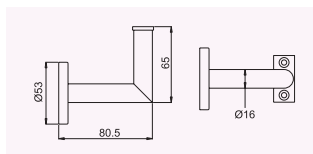

FIXAÇÃO A VIDRO
 FOR GLASS FIXING
 FIXATION VERRE
 FIJACIÓN CRISTAL

ART.	REF.
SCQV 06	019010320009

SC 02-42

INOX

ART.	REF.
SC 02 42	019010320002

SCQV 05-42

INOX

FIXAÇÃO A VIDRO
 FOR GLASS FIXING
 FIXATION VERRE
 FIJACIÓN CRISTAL

ART.	REF.
SCQV 05 42	019010320008

SCQ 03

INOX

ART.	REF.
SC 03	019010320003

SC 04

INOX

ART.	REF.
SC 04	019010320004