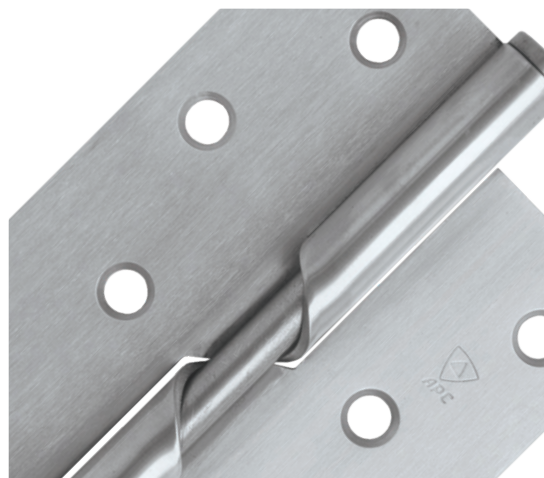

## Dobradiças

Hinges / Paumelles / Bisagras

### S011 (WC)

INOX

Com/Sem Mola  
With/Without Spring  
Avec/Sans Ressort  
Con/Sin Muelle

ART.	REF.
S011 c/mola	019010170018
S011 s/mola	019010170070

### S012 D/E (WC)

INOX

ART.	DIMENSIONS	REF.
S-012 Direita/Right	76 x 101 x 2mm	019010170008
S-012 Esquerda/Left	76 x 101 x 2mm	019010170024