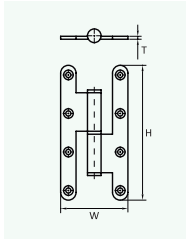

405x140

INOX

ART.	ACAB.	DIMENSIONS (HxWxT)	REF.
405 x 140		140 x 70 x 2,5mm Direita/Right	189010230001
405 x 140		140 x 70 x 2,5mm Esquerda/Left	189010230002

Satinado/Satin Amarelo / Yellow Bronze/Bronze